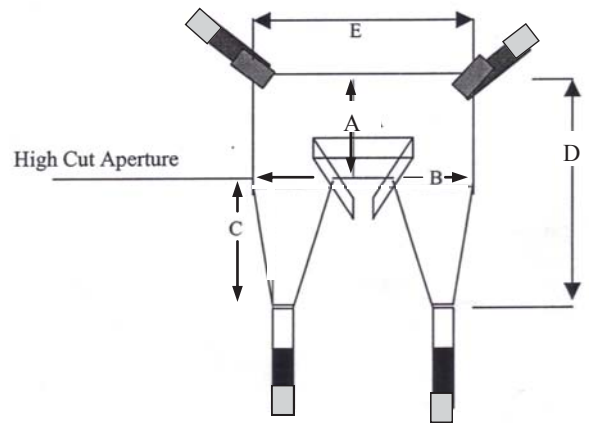

GENERAL PURPOSE SLING HIGH CUT 24111—24241

MEASUREMENTS

Shoulder Straps — Length from material of sling	150	250	350
Leg Straps — Length from material of sling	200	350	500

	XXSmall	XSmall	Small	Medium	Large	Extra Large
A	29	33	38	42	50	53
B	75	82	93	102	109	118
C	58	59	61	76	83	87
D	87	92	99	118	135	140
E	65	69	74	84	87	98
Buckle Chest Strap To Fit	45-60	55-80	70-100	80-120	100-140	120-160

ALL PURPOSE HIGH CUT 24311—24441

MEASUREMENTS

Shoulder Straps — Length from material of sling	150	250	350
Leg Straps — Length from material of sling	200	350	500

	XXSmall	XSmall	Small	Medium	Large	Extra Large
A	60	66	75	82	95	100
B	75	82	93	102	109	118
C	58	59	61	76	83	87
D	118	125	136	158	178	187
E	65	69	74	84	87	98
Buckle Chest Strap To Fit	45-60	55-80	70-100	80-120	100-140	120-160
Max height when sitting	65	71	80	88	95	100