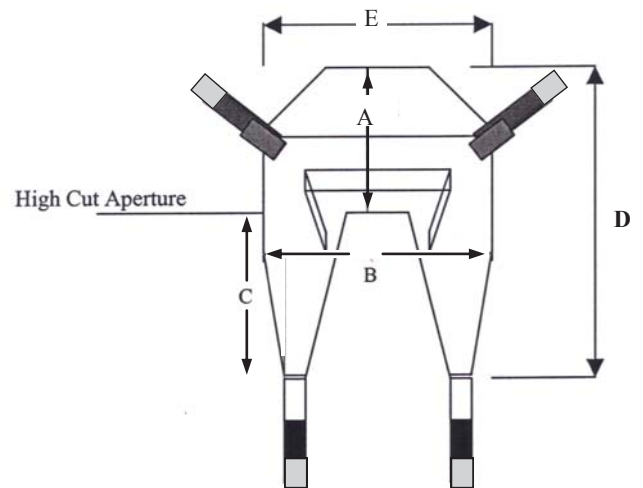

GENERAL PURPOSE SLING HIGH CUT 24111—24241

MEASUREMENTS

Shoulder Straps — Length from material of sling	150	250	350
Leg Straps — Length from material of sling	200	350	500

	XXSmall	XSmall	Small	Medium	Large	Extra Large
A	29	33	38	42	50	53
B	75	82	93	102	109	118
C	58	59	61	76	83	87
D	87	92	99	118	135	140
E	65	69	74	84	87	98
Buckle Chest Strap To Fit	45-60	55-80	70-100	80-120	100-140	120-160

ALL PURPOSE HIGH CUT 24311—24441

MEASUREMENTS

Shoulder Straps — Length from material of sling	150	250	350
Leg Straps — Length from material of sling	200	350	500

	XXSmall	XSmall	Small	Medium	Large	Extra Large
A	60	66	75	82	95	100
B	75	82	93	102	109	118
C	58	59	61	76	83	87
D	118	125	136	158	178	187
E	65	69	74	84	87	98
Buckle Chest Strap To Fit	45-60	55-80	70-100	80-120	100-140	120-160
Max height when sitting	65	71	80	88	95	100